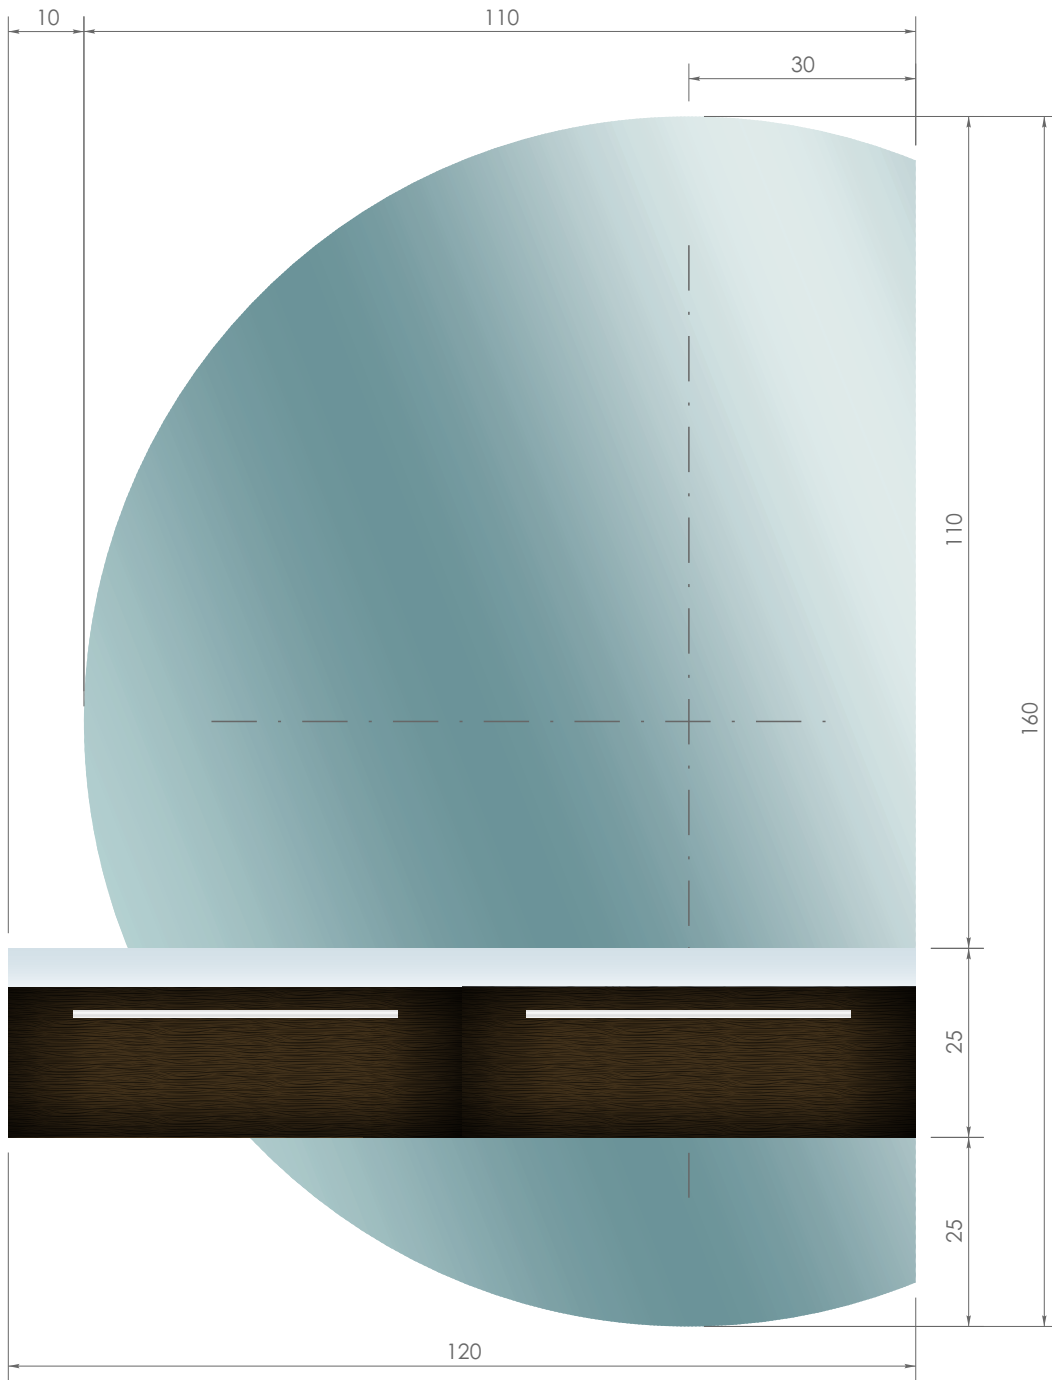

UNLESS OTHERWISE SPECIFIED:
 DIMENSIONS ARE IN CENTIMETERS (cm)
 All 3 mm silver mirrors with C-edge

DO NOT SCALE DRAWING

REVISION

	NAME	SIGNATURE	DATE	SURFACE FINISH:
DRAWN				TOLERANCES:
CHK'D				LINEAR:
APP'VD				ANGULAR:
MFG				
A Q.A				MATERIAL:
				WEIGHT:

TITLE:	
<h1>Calypso</h1>	
DRAWING NO.	A4
<h2>180 x 125 cm</h2>	
SCALE:	SHEET 1 OF 1
1 : 10	

4

3

2

1

4

3

2

C

B

B

UNLESS OTHERWISE SPECIFIED:
 DIMENSIONS ARE IN CENTIMETERS (cm)
 All 3 mm silver mirrors with C-edge

DO NOT SCALE DRAWING

REVISION

	NAME	SIGNATURE	DATE	SURFACE FINISH:
DRAWN				TOLERANCES:
CHK'D				LINEAR:
APP'VD				ANGULAR:
MFG				
A Q.A				MATERIAL:
				WEIGHT:

TITLE:

Calypso

DRAWING NO.

160 x 110 cm

A4

SCALE: 1 : 10

SHEET 1 OF 1

4