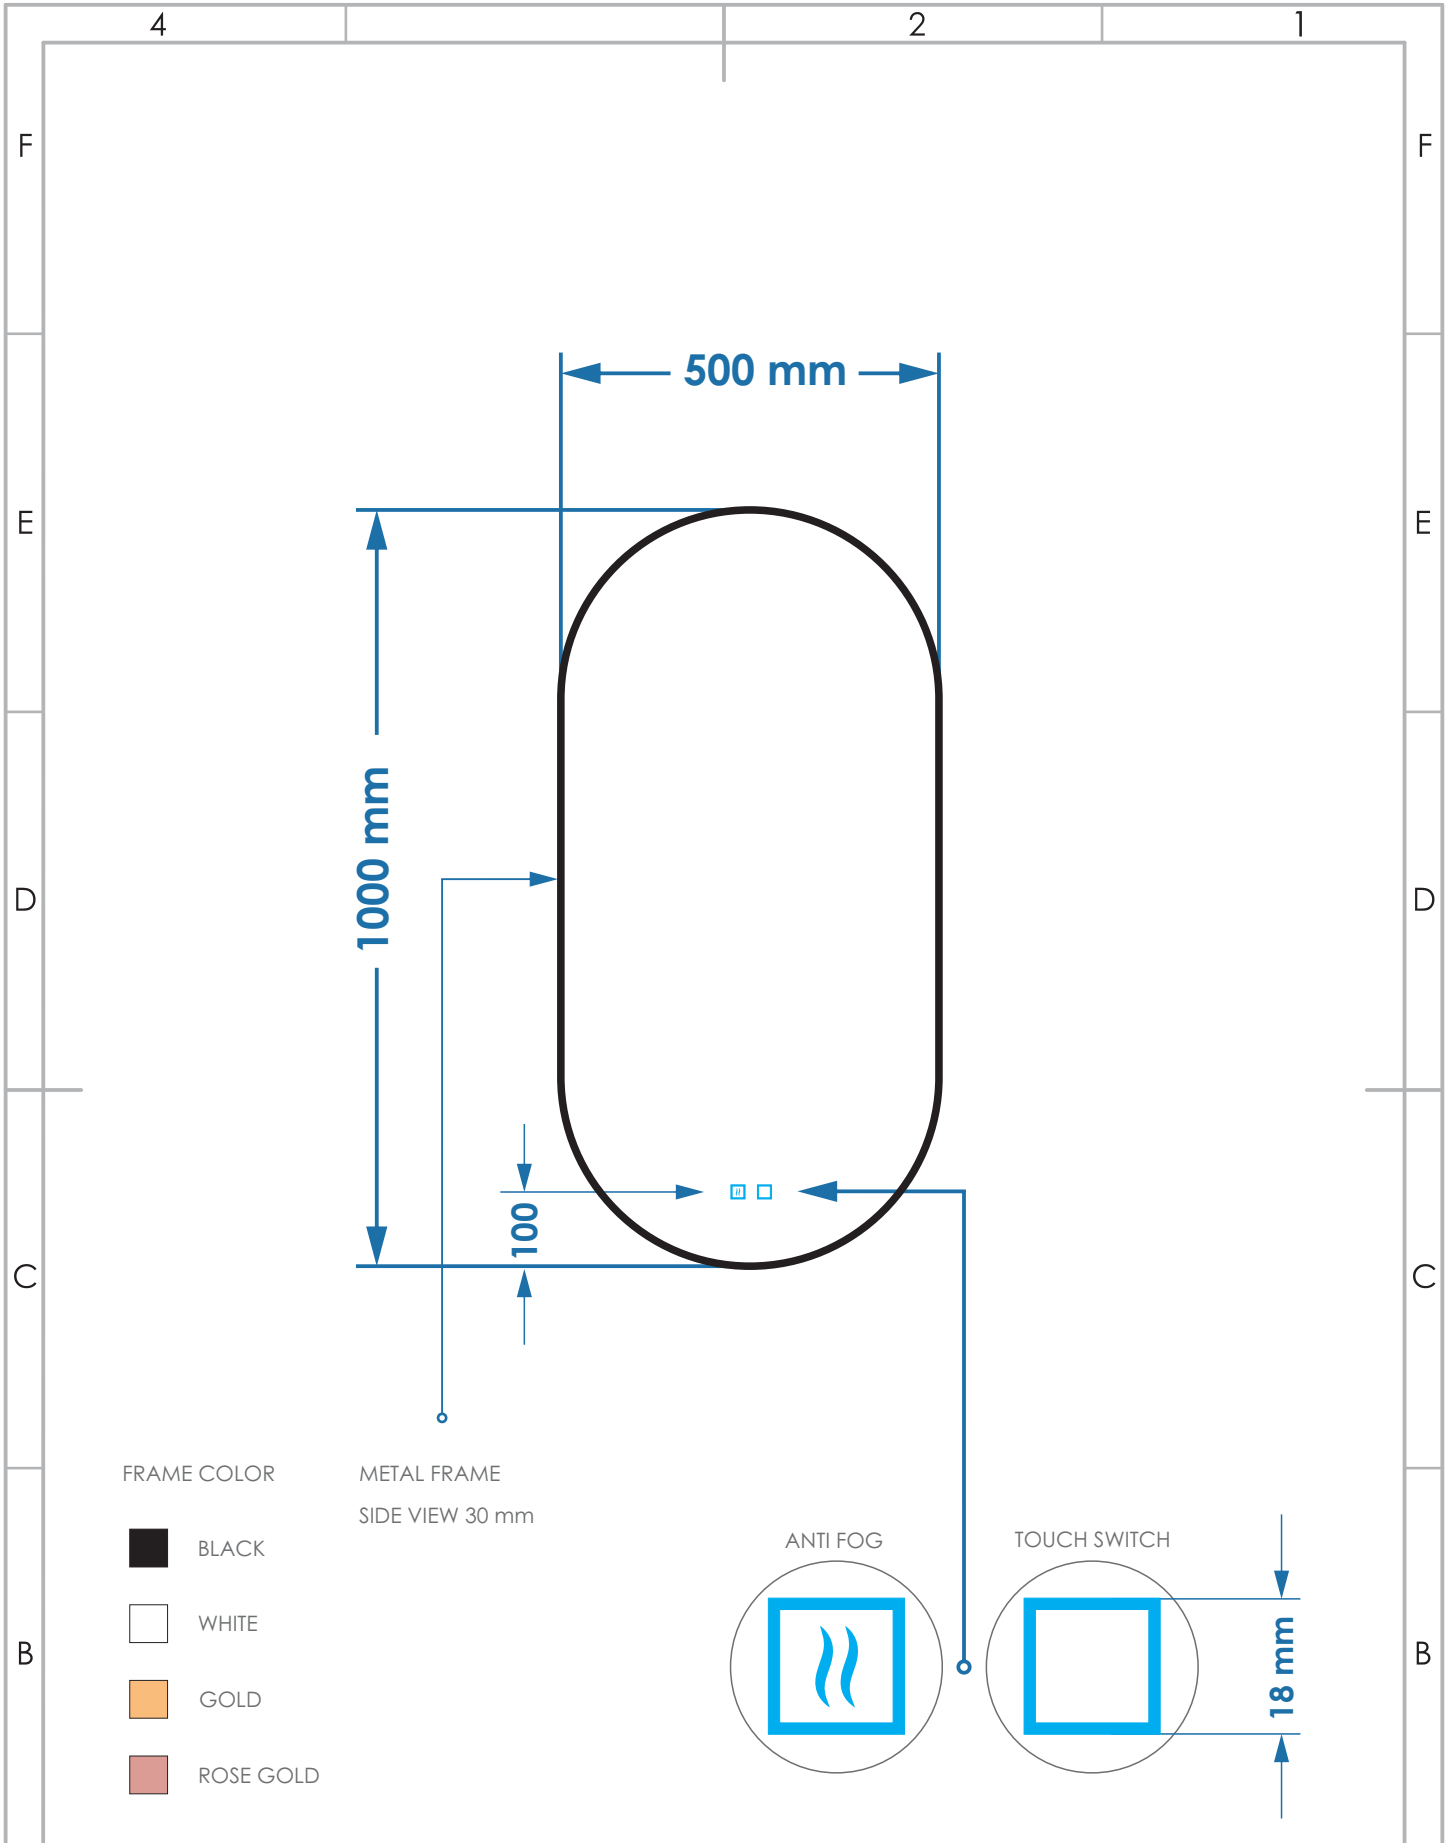

FRAME COLOR

- BLACK
- WHITE
- GOLD
- ROSE GOLD

METAL FRAME  
SIDE VIEW 30 mm

ANTI FOG

TOUCH SWITCH

18 mm

DIMENSIONS ARE IN CENTIMETERS (cm)  
DO NOT SCALE DRAWING

SIGNATURE/REVISION:

A		NAME	SIGNATURE	DATE	PRODUCT:	MIRROR	TITLE: <h1 style="margin: 0;">Aura</h1>	
	DRAWN				MATERIAL:	GLASS		
	CHK D				THICKNESS:	4mm		
	APPV D				EDGING:	C / F edge	DIMENSIONS: <h2 style="margin: 0;">400 x 1000 mm</h2>	A4
	MFG				SANDBLASTING:	YES <input checked="" type="checkbox"/>		
A					SNESOR/SWICHTH:	TOUCH	SCALE: 1 : 10	SHEET 1 OF 1

DIMENSIONS ARE IN CENTIMETERS (cm)  
DO NOT SCALE DRAWING

SIGNATURE/REVISION:

A	NAME	SIGNATURE	DATE	PRODUCT:	MIRROR	TITLE: <h1>Aura</h1>
	DRAWN			MATERIAL:	GLASS	
	CHK D			THICKNESS:	4mm	
	APPV D			EDGING:	C / F edge	DIMENSIONS:
	MFG			SANDBLASTING:	YES <input checked="" type="checkbox"/>	500 x 1000 mm
A			SNESOR/SWICHTH:	TOUCH	SCALE: 1 : 10	SHEET 1 OF 1